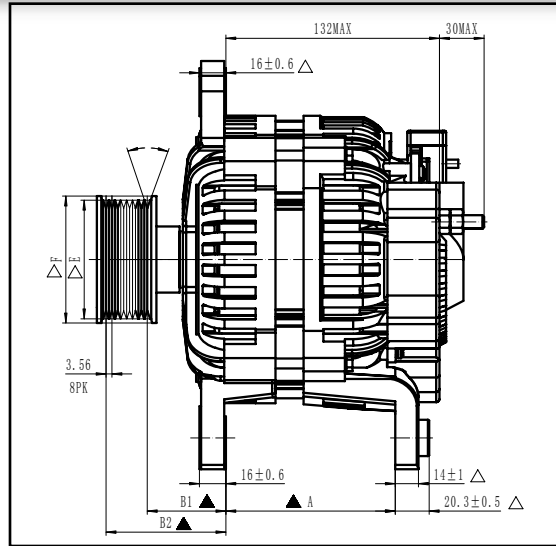

AV168

For information
Call today! 800-354-0560