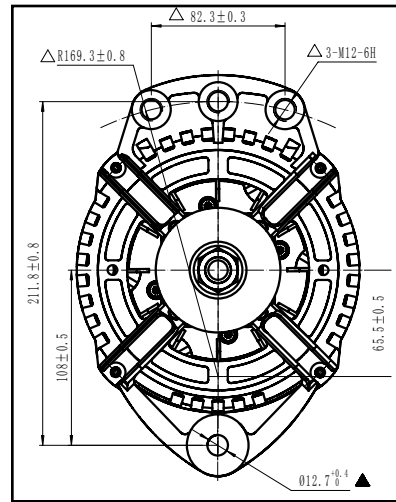

AV168

For information
Call today! 800-354-0560