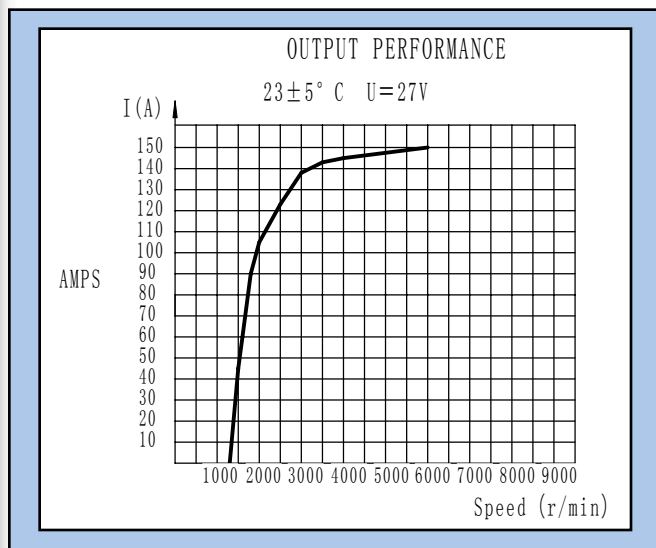

AVi168

Introducing the AVi168 Internal Fan Alternator

28 Volt 150 AMPS

EXTREME POWER AT LOW SPEED OPERATION

- AVi168 is designed for traditional battery applications
- * AVi168W Battery-less Alternator is designed for Bus & Bus A/C systems, Construction, Agriculture - Turf Care, Harvesters, Sprayers and Seed Drills
- High Temperature Rated 125°C
- Rated maximum 10,500 RPM
- Best power to weight ratio in its class!
- Extreme Power at Low Speed Operation!
- Offers twice the output at idle 75 more amps
- Vented internal design eliminates the need for a chaff screen
- Direct replacement for 8SC
- Severe duty bearings