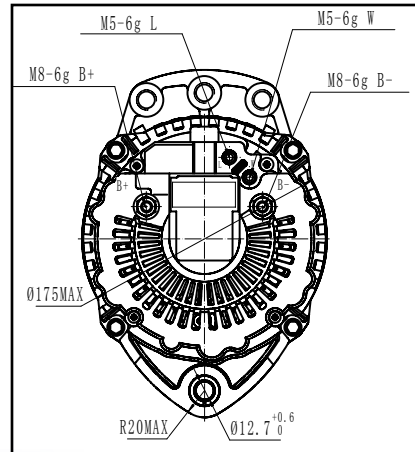

AV168

For information
Call today! 800-354-0560